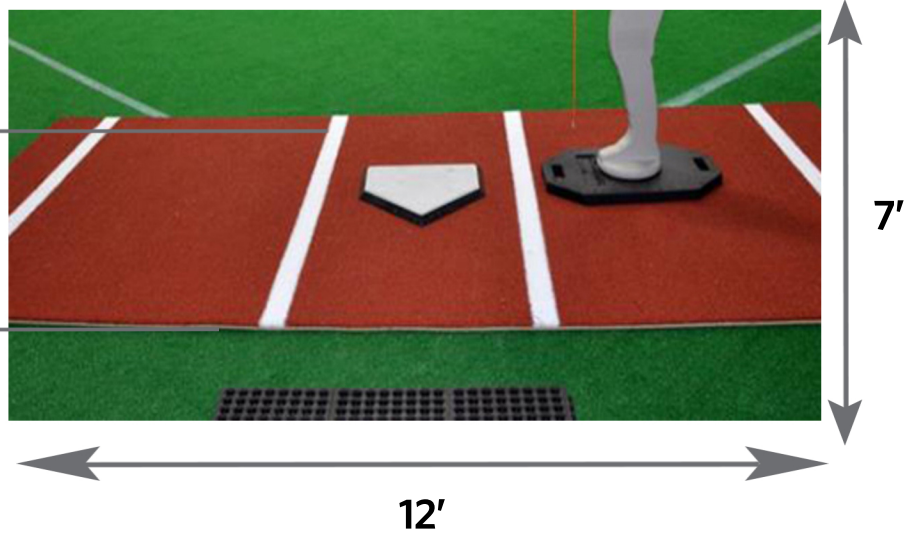

SOFTBALL BATTING MAT PRO PRACTICE EQUIPMENT

- **Colors:** Green or Clay
- **Dimensions:** 12' x 7'
- **Uses:** Indoors and Outdoors
- **Includes:** Throw-down homeplate which allows user to rotate the mat for even wear and tear

Inlaid turf
white lines that
will never chip
or fade

5mm foam
padded backing

On Deck Sports

AT5007 & AT5007C

800.365.6171 www.ondecksports.com

info@ondecksports.com | bids@ondecksports.com

150 Wood Rd. Ste 200 Braintree, MA 02184