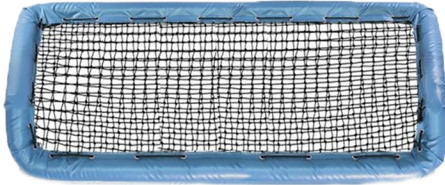

BULLET L-SCREEN COMBO

TEAM EQUIPMENT

▪ Colors:

- Overhead protector option available
- Wheel Kit: Add a 10" solid wheel kit with steel plate cover for ease of transportation
- Weight: 90 lbs (not including wheel kit)
- Warranty: 2 Years

Rotational Overhead Protector
30 lbs.

#60 UV Treated Nylon Double Layer Pillowcase Netting

Heavy Duty 18 oz. Vinyl

Front Toss Cut-Out

1.5" High Impact Foam

14-Gauge Galvanized Steel Frame

On Deck Sports®

800.365.6171 www.ondecksports.com