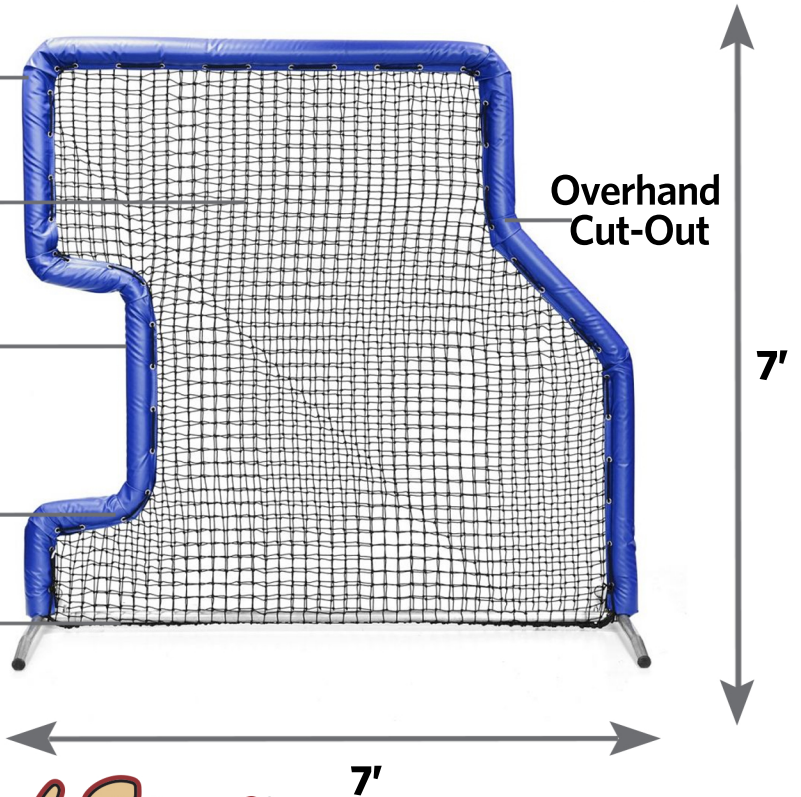

Rotational Overhead Protector
30 lbs.

#60 UV Treated Nylon Double Layer Pillowcase Netting

Heavy Duty 18 oz. Vinyl

Front Toss Cut-Out

1.5" High Impact Foam

14-Gauge Galvanized Steel Frame

On Deck Sports®

800.365.6171 www.ondecksports.com