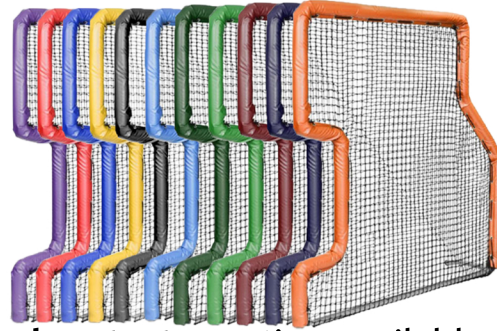

BULLET L-SCREEN COMBO

TEAM EQUIPMENT

▪ Colors:

- Overhead protector option available
- Wheel Kit: Add a 10" solid wheel kit with steel plate cover for ease of transportation
- Weight: 90 lbs (not including wheel kit)
- Warranty: 2 Years

Rotational Overhead Protector
30 lbs.

#60 UV Treated Nylon Double Layer Pillowcase Netting

Heavy Duty 18 oz. Vinyl

Front Toss Cut-Out

1.5" High Impact Foam

14-Gauge Galvanized Steel Frame

On Deck Sports®

800.365.6171 www.ondecksports.com