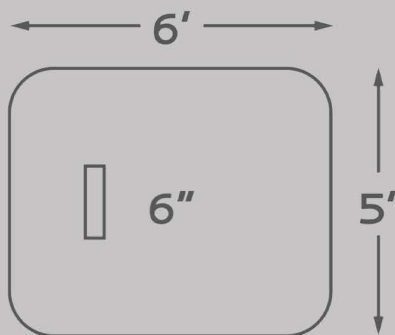

PRODUCT FEATURES

- Convert any field into a baseball field in minutes.
- Throw from the rubber and land on the dirt.
- Official Little League mound specifications.
- Constructed from PRAT and spike resistant artificial turf.
- Durable, lightweight and portable.
- Can be used indoors or outdoors, for practices or games.
- Not designed for use with metal cleats.

PRODUCT SPECIFICATIONS

Dimensions (LxWxH):	6' L x 5' W x 6"H
Weight (lbs.):	55 lbs.
Pitching Rubber:	Official Sized Rubber
Turf:	Spike Resistant Artificial Turf
Stride Length:	30"
Color:	Green or Clay

800.365.6171
info@ondecksports.com
@ondecksports