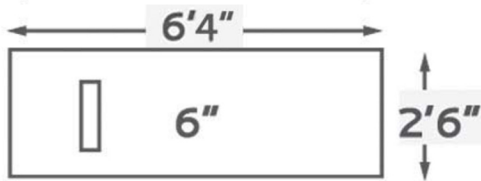

Regulation-size
pitching rubber
attached to all
ProMounds

5mm foam
spike-resistant
turf

Skid-proof
bottom will not
damage gym floors

On Deck Sports

MP2040C

800.365.6171 www.ondecksports.com

info@ondecksports.com | bids@ondecksports.com