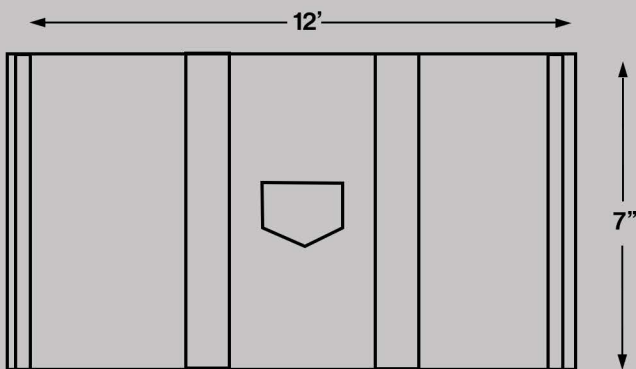

BATTING MAT PRO SOFTBALL MAT W/WHITE INLAID HOMEPLATE

The 12" x 7" Inlaid Batting Mat Pro is the perfect batting mat for batting practice or pregame warm-ups. Can be used indoors or outdoors. This is a portable batting mat is easily rolled up and moved. Comes with a 5mm foam backing for added durability. Made with inlaid white turf lines that will not fade, flake or chip since it is built into the batting mat.

Item Number:	AT5037
Category:	Batting Mats
Environment:	Indoors & Outdoors

PRODUCT SPECIFICATIONS

Roll Size:	12' x 7'
Fiber Type:	Polypropylene
UV Stabilized:	Yes
Primary Backing:	Polypropylene + Polyethylene
Coating:	5mm Polyurethane Foam
Color:	Green with White Lines