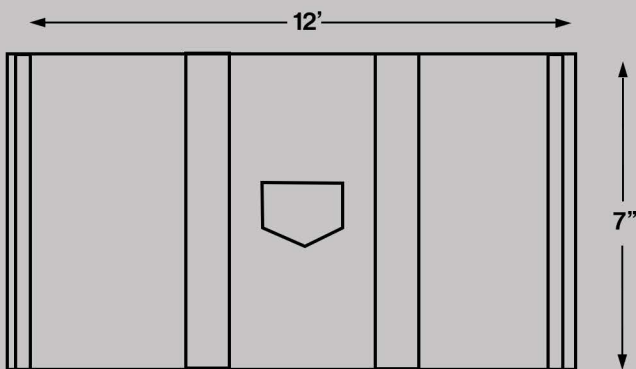

BATTING MAT PRO SOFTBALL MAT W/WHITE INLAID HOMEPLATE

The 12" x 7" Inlaid Batting Mat Pro is the perfect batting mat for batting practice or pregame warm-ups. Can be used indoors or outdoors. This is a portable batting mat is easily rolled up and moved. Comes with a 5mm foam backing for added durability. Made with inlaid white turf lines that will not fade, flake or chip since it is built into the batting mat.

Item Number:	AT5037
Category:	Batting Mats
Environment:	Indoors & Outdoors

PRODUCT SPECIFICATIONS

Roll Size:	12' x 7'
Fiber Type:	Polypropylene
UV Stabilized:	Yes
Primary Backing:	Polypropylene + Polyethylene
Coating:	5mm Polyurethane Foam
Color:	Clay with White Lines